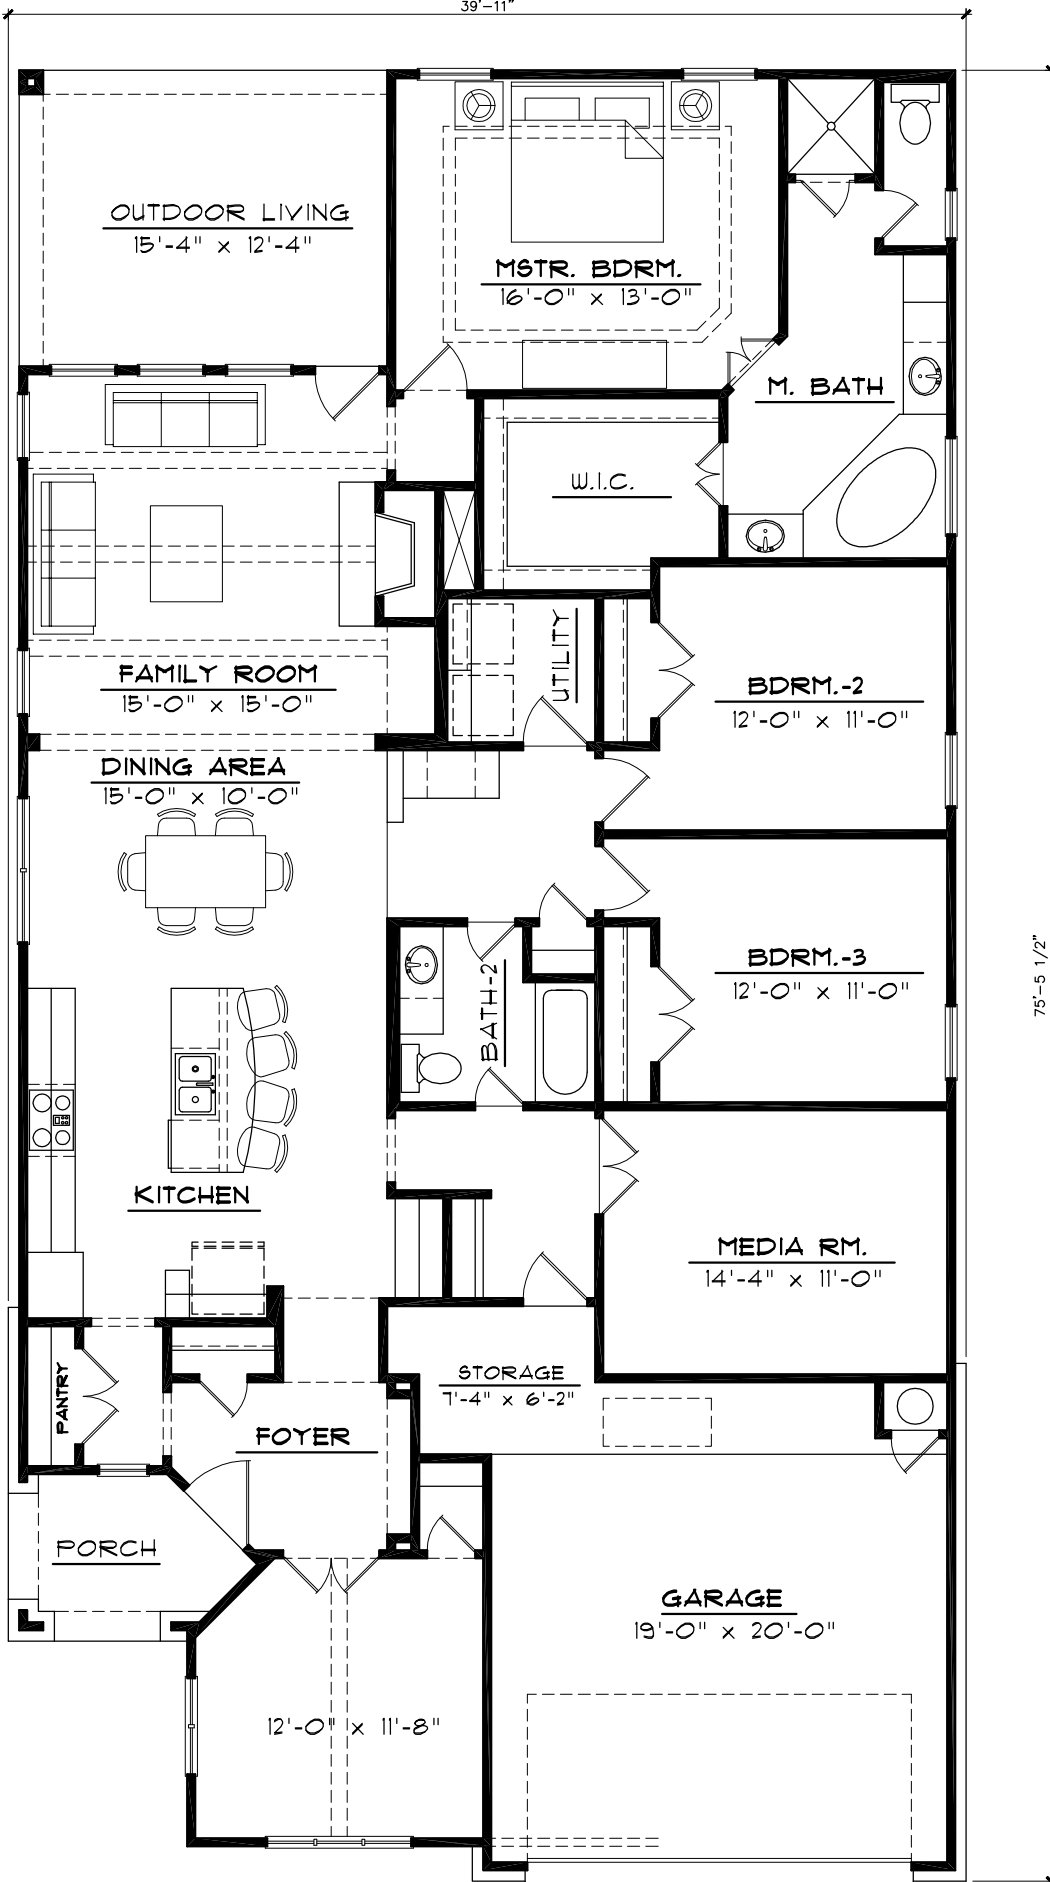

39'-11"

75'-5 1/2"

RESIDENTIAL DESIGN
 MLGROUPTEXAS.COM
 OFFICE : (972) 410-7474

FLOOR PLAN - 2150

TOTAL LIVING 2174